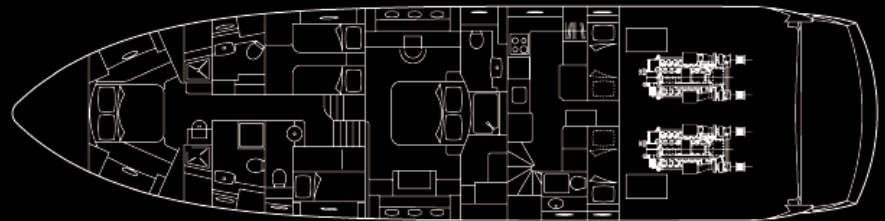

PACIFIC YACHTS
Sunseeker Predator 82

Pacific Yachts

BUILDER	Sunseeker International
MODEL	Predator 82
YEAR	2006
CLASSIFICATION	MCA Compliant
FLAG	British
HULL	G.R.P.
LOA	24.97m / 81' 11"
BEAM	6.0m / 19' 8"
DRAFT	1.38m / 4' 6"
DISP. (Half load)	51,000kg
SPEED	Max 45 knots
CRUISE	40 Knots
RANGE	320 Nm Approx.
FUEL	5900 L
ENGINES	2 x MTU 2000 V16 M91
PROPULSION	Arneson ASD 15 Drives
TENDER & TOYS	4m Novurania, Waverunner, Waterskis, Wakeboard, Ringo's, Snorkel gear
ACCOMMODATION	8 guests in 4 Staterooms, 4 Crew Interior fabrics may be altered during construction of the vessel